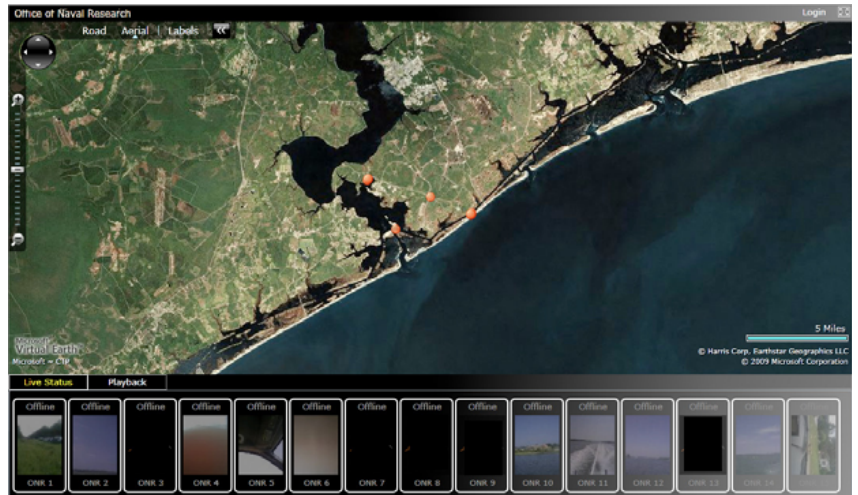

Case Study: ONR

To explore options for reducing IT costs while enabling a mobile workforce, the U.S. Office of Naval Research (ONR) has conducted field testing of a mobile command and control solution comprised of off-the-shelf components, including Microsoft® tools and technologies and phones powered by Windows™ Mobile. The exercise included our Live Media GPS and enabled ONR to demonstrate innovative ways to leverage IT for collecting and analyzing operational data.