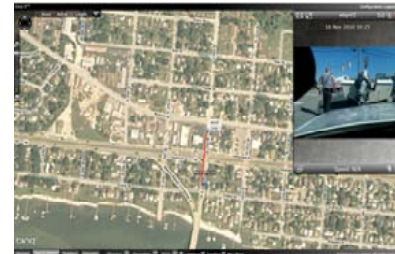

MOBILEVIDEO
SYSTEMS LLC

CopTrax™

Real World Mobile Technology

Transmit and Record Audio & Video in Real Time from Your Smartphone!

The CopTrax™ mobile application is a dynamic web-based software that instantly reports global position and turns every officer's Motorola Droid™ Smartphone into a body-worn mobile digital video recorder. Start and stop recording with your Bluetooth earpiece plus transmit images back to the station in real time.

FEATURES

Real-time GPS Location and Live Look-in

View the real-time GPS location of any law enforcement officer in your department instantly on an easy to read map. This provides critical support to dispatchers and fleet managers. The refresh rate can be adjusted between every 10 seconds or every 3 minutes. Never wonder where an officer is again.