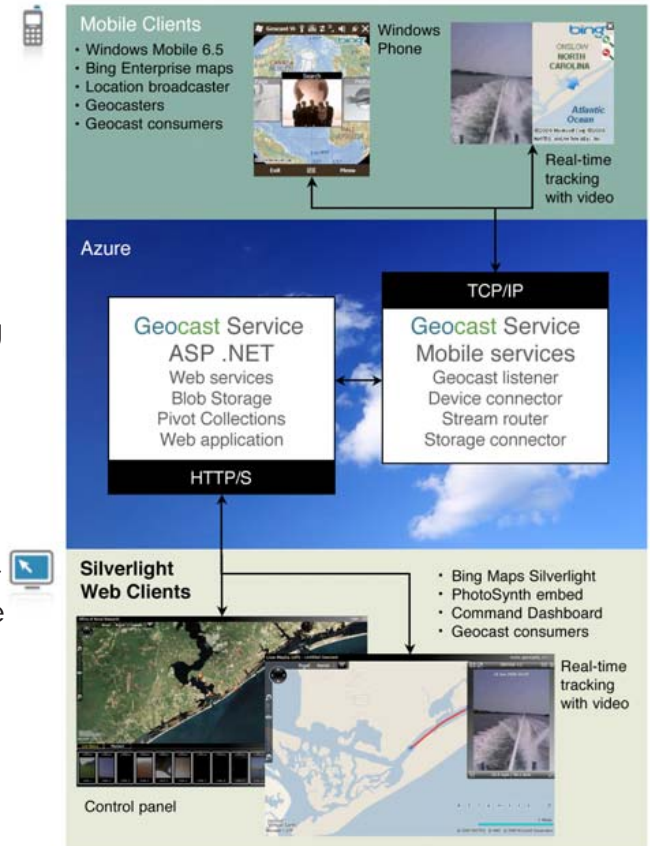

Case Study: ONR

To explore options for reducing IT costs while enabling a mobile workforce, the U.S. Office of Naval Research (ONR) has conducted field testing of a mobile command and control solution comprised of off-the-shelf components, including Microsoft® tools and technologies and phones powered by Windows™ Mobile. The exercise included our Live Media GPS and enabled ONR to demonstrate innovative ways to leverage IT for collecting and analyzing operational data.

MOBILEVIDEO
SYSTEMS LLC

CopTrax™

Real World Mobile Technology

Geocasting

MVS and our partners have been at the forefront of developing real world geocasting applications over the past two years. From its inception, we have been disseminating into vertical markets. This geocasting technology is currently being used as a state-of-the-art Driver Training Device (DTD) to encourage driver safety as well as Eco-Drive awareness in large commercial fleets. By monitoring driving activity in these large fleets it promotes proper driving techniques that can significantly reduce fuel costs, maximize MPG, and reduce accidents fleet wide thus saving valuable company resources and liability risk.

Geocasting has extremely important implications for First Responders. Now Live video information can be seen in "real time" which greatly enhances Situational Awareness by Law enforcement, Fire fighters, and Emergency Medical Technicians. Much of the emphasis of this Geocasting software has centered around public safety but there are literally thousands of applications that can, and ultimately will, be able to benefit from this unique solution.